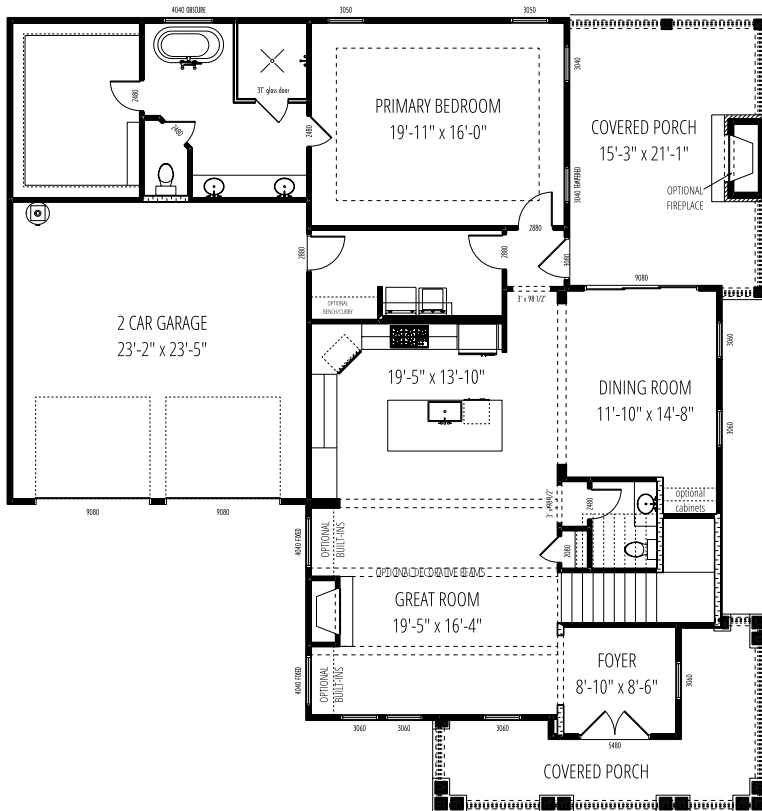

# WILLOW MANOR

## Durham Farms

NOTE: front porch rails are optional unless required by local and state codes.

SQUARE FOOTAGE:	
MAIN LEVEL = 1872	GARAGE = 555
UPPER LEVEL = 1427	FRONT PORCH = 213
TOTAL HEATED = 3299	REAR PORCH = 322