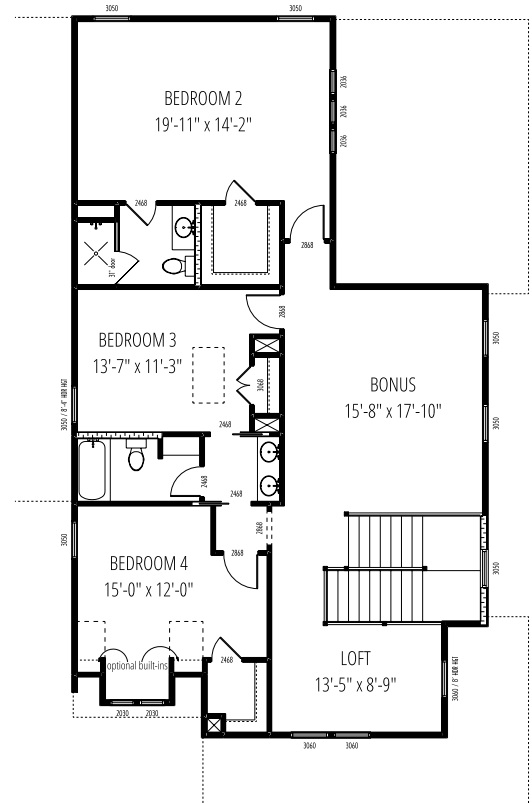

# WILLOW MANOR

## Durham Farms

NOTE: front porch rails are optional unless required by local and state codes.

SQUARE FOOTAGE:	
MAIN LEVEL = 1872	GARAGE = 555
UPPER LEVEL = 1427	FRONT PORCH = 213
TOTAL HEATED = 3299	REAR PORCH = 322

NOTE: SOME FEATURES SHOWN ABOVE ARE OPTIONAL  
All dimensions are approximate. Builder reserves the right to make minor changes if necessary to improve the product.