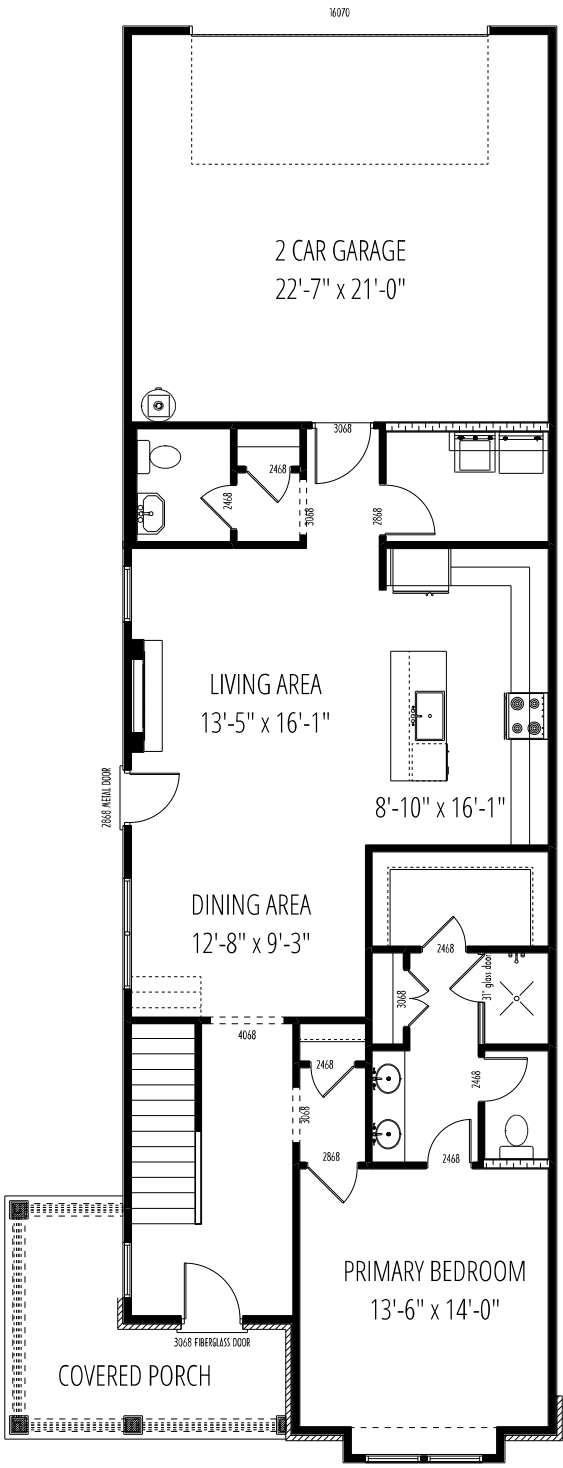

CHARLOTTE II ITALIANATE

Wembly Park Lot 1

NOTE: front porch rails are optional unless required by local and state codes.

SQUARE FOOTAGE:	
MAIN LEVEL =	1231
UPPER LEVEL =	1027
TOTAL HEATED =	2258
GARAGE =	492
FRONT PORCH =	120

NOTE: SOME FEATURES SHOWN ABOVE ARE OPTIONAL
 All dimensions are approximate. Builder reserves the right to make minor changes if necessary to improve the product.