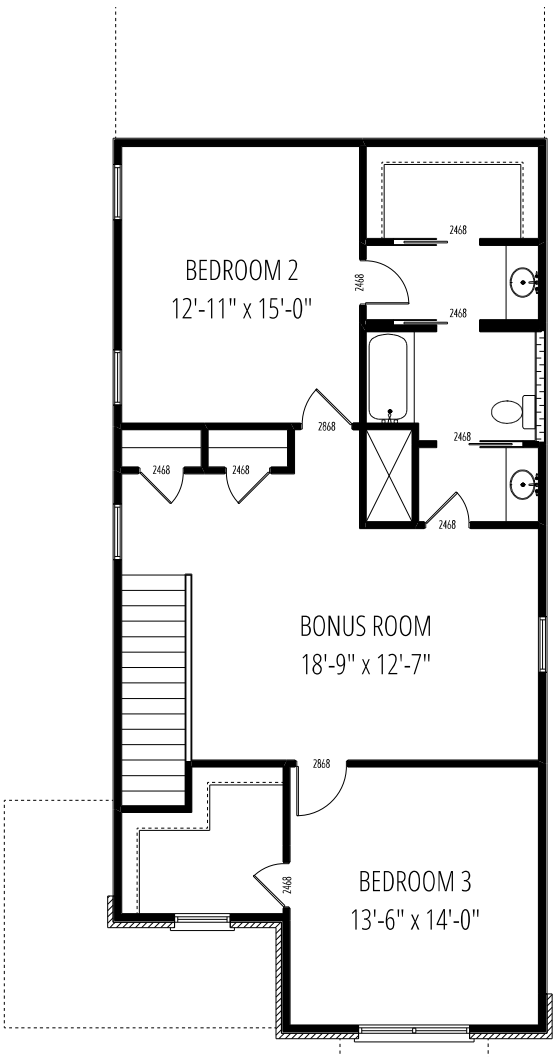

CHARLOTTE II ITALIANATE

Wembly Park Lot 1

NOTE: front porch rails are optional unless required by local and state codes.

SQUARE FOOTAGE:	
MAIN LEVEL =	1231
UPPER LEVEL =	1027
TOTAL HEATED =	2258
GARAGE =	492
FRONT PORCH =	120

NOTE: SOME FEATURES SHOWN ABOVE ARE OPTIONAL
 All dimensions are approximate. Builder reserves the right to make minor changes if necessary to improve the product.