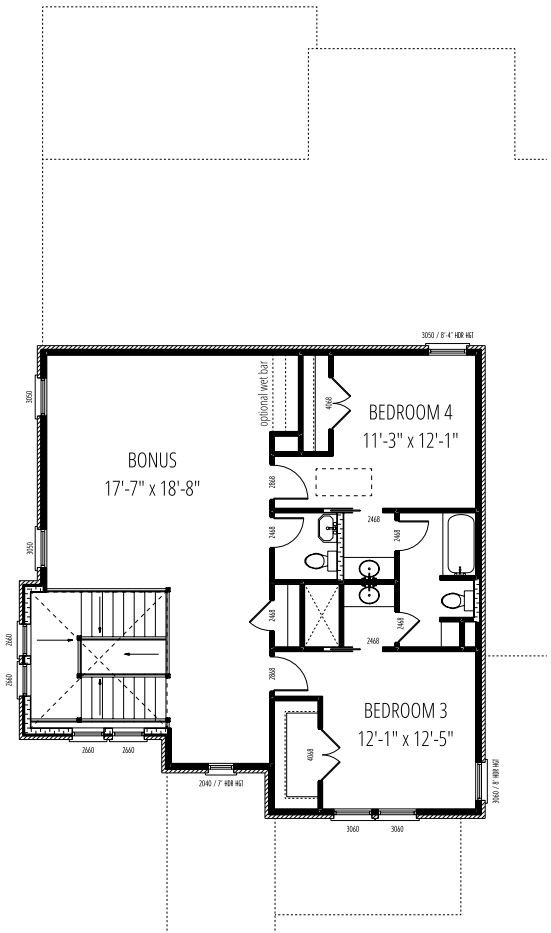

## Durham Farms

NOTE: front porch rails are optional unless required by local and state codes.

SQUARE FOOTAGE:	
MAIN LEVEL = 2239	GARAGE = 619
UPPER LEVEL = 1114	FRONT PORCH = 216
TOTAL HEATED = 3353	REAR PORCH = 241

NOTE: SOME FEATURES SHOWN ABOVE ARE OPTIONAL  
 All dimensions are approximate. Builder reserves the right to make minor changes if necessary to improve the product.