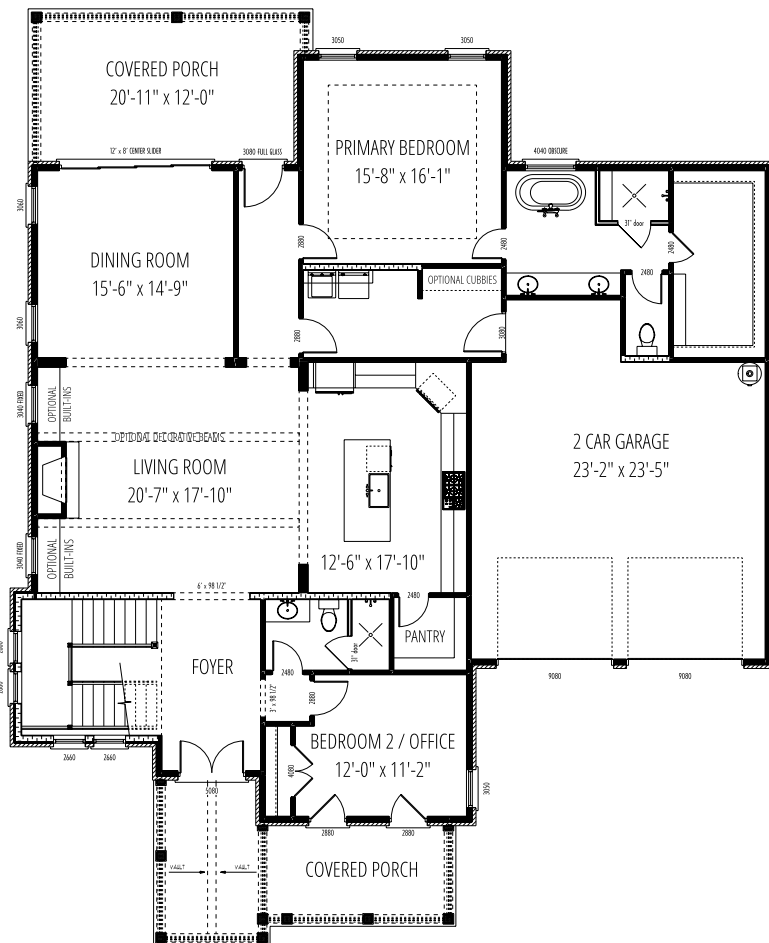

## Durham Farms

NOTE: front porch rails are optional unless required by local and state codes.

SQUARE FOOTAGE:	
MAIN LEVEL = 2239	GARAGE = 619
UPPER LEVEL = 1114	FRONT PORCH = 216
TOTAL HEATED = 3353	REAR PORCH = 241

NOTE: SOME FEATURES SHOWN ABOVE ARE OPTIONAL  
 All dimensions are approximate. Builder reserves the right to make minor changes if necessary to improve the product.