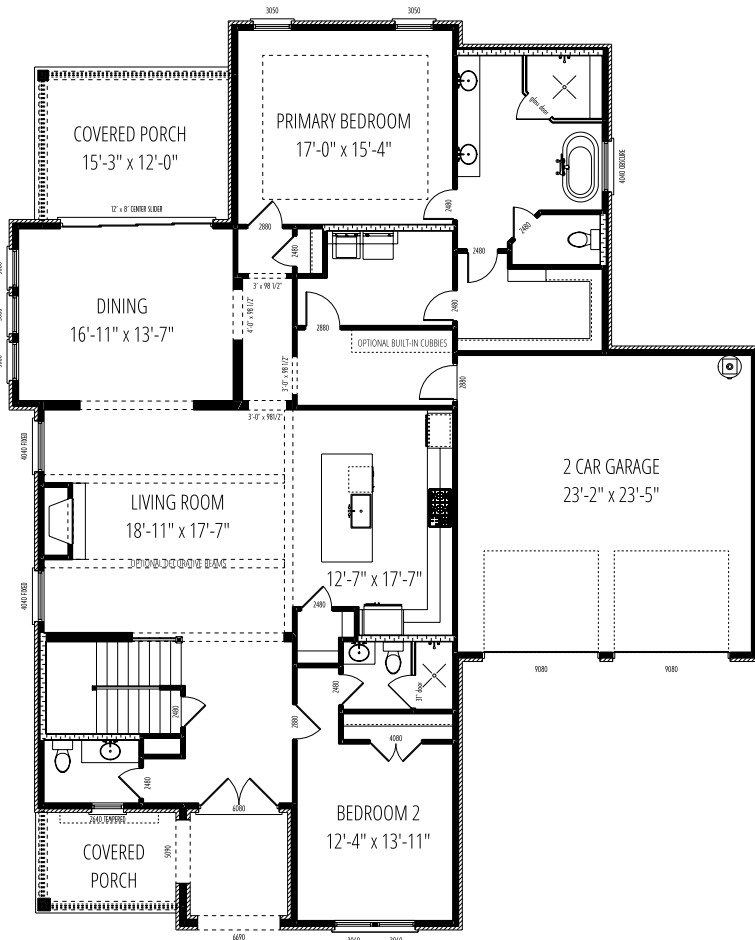

# RACHEL MANOR

## Durham Farms

NOTE: front porch rails are optional unless required by local and state codes.

SQUARE FOOTAGE:	
MAIN LEVEL = 2295	GARAGE = 584
UPPER LEVEL = 1048	FRONT STOOP = 81
BONUS = 330	FRONT PORCH = 81
TOTAL HEATED = 3673	REAR PORCH = 172