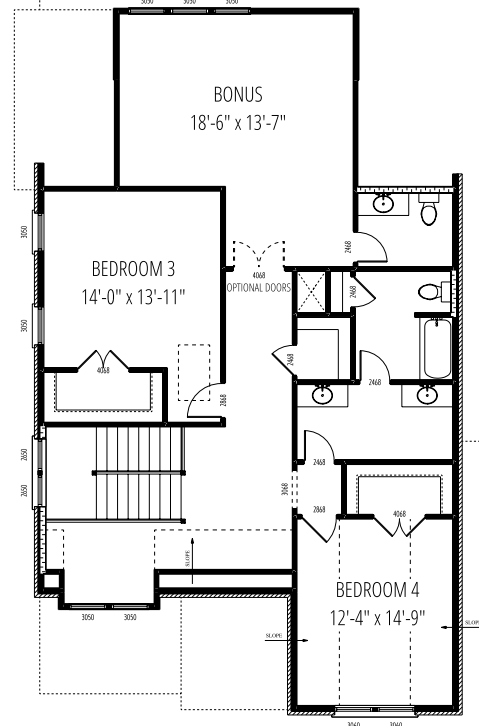

# RACHEL MANOR

## Durham Farms

NOTE: front porch rails are optional unless required by local and state codes.

SQUARE FOOTAGE:	
MAIN LEVEL = 2295	GARAGE = 584
UPPER LEVEL = 1048	FRONT STOOP = 81
BONUS = 330	FRONT PORCH = 81
TOTAL HEATED = 3673	REAR PORCH = 172

NOTE: SOME FEATURES SHOWN ABOVE ARE OPTIONAL  
All dimensions are approximate. Builder reserves the right to make minor changes if necessary to improve the product.